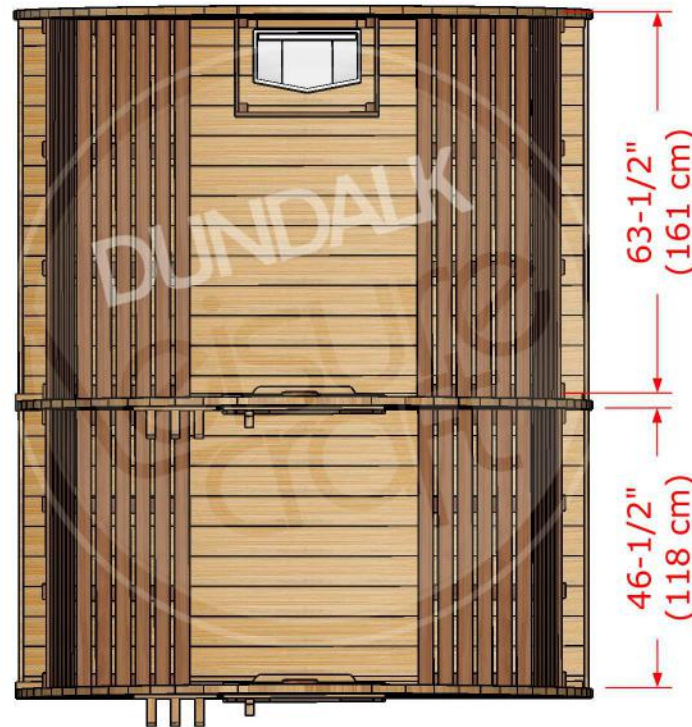

4' Changeroom Option