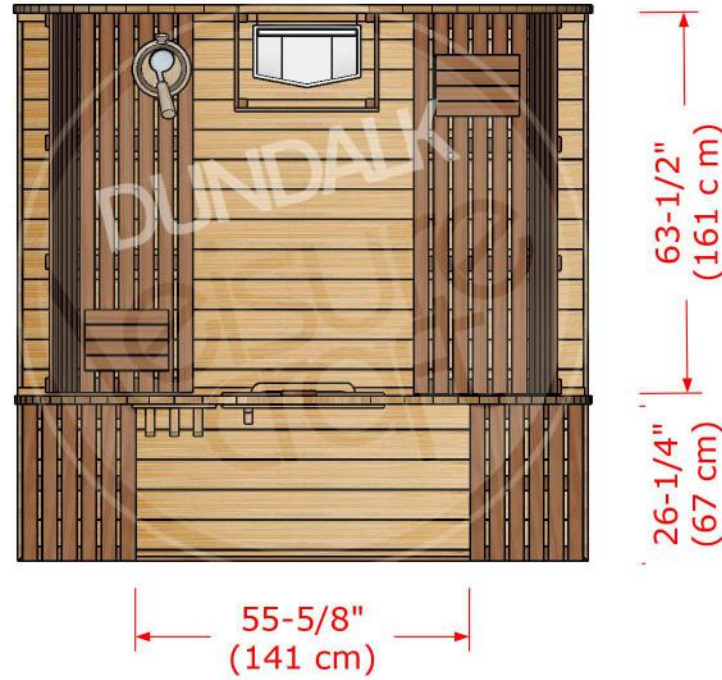

Model # 860
862

8' x 6' Clear Western Red Cedar Pod Sauna
8' x 6' Knotty Red Cedar Pod Sauna

2' Porch Option