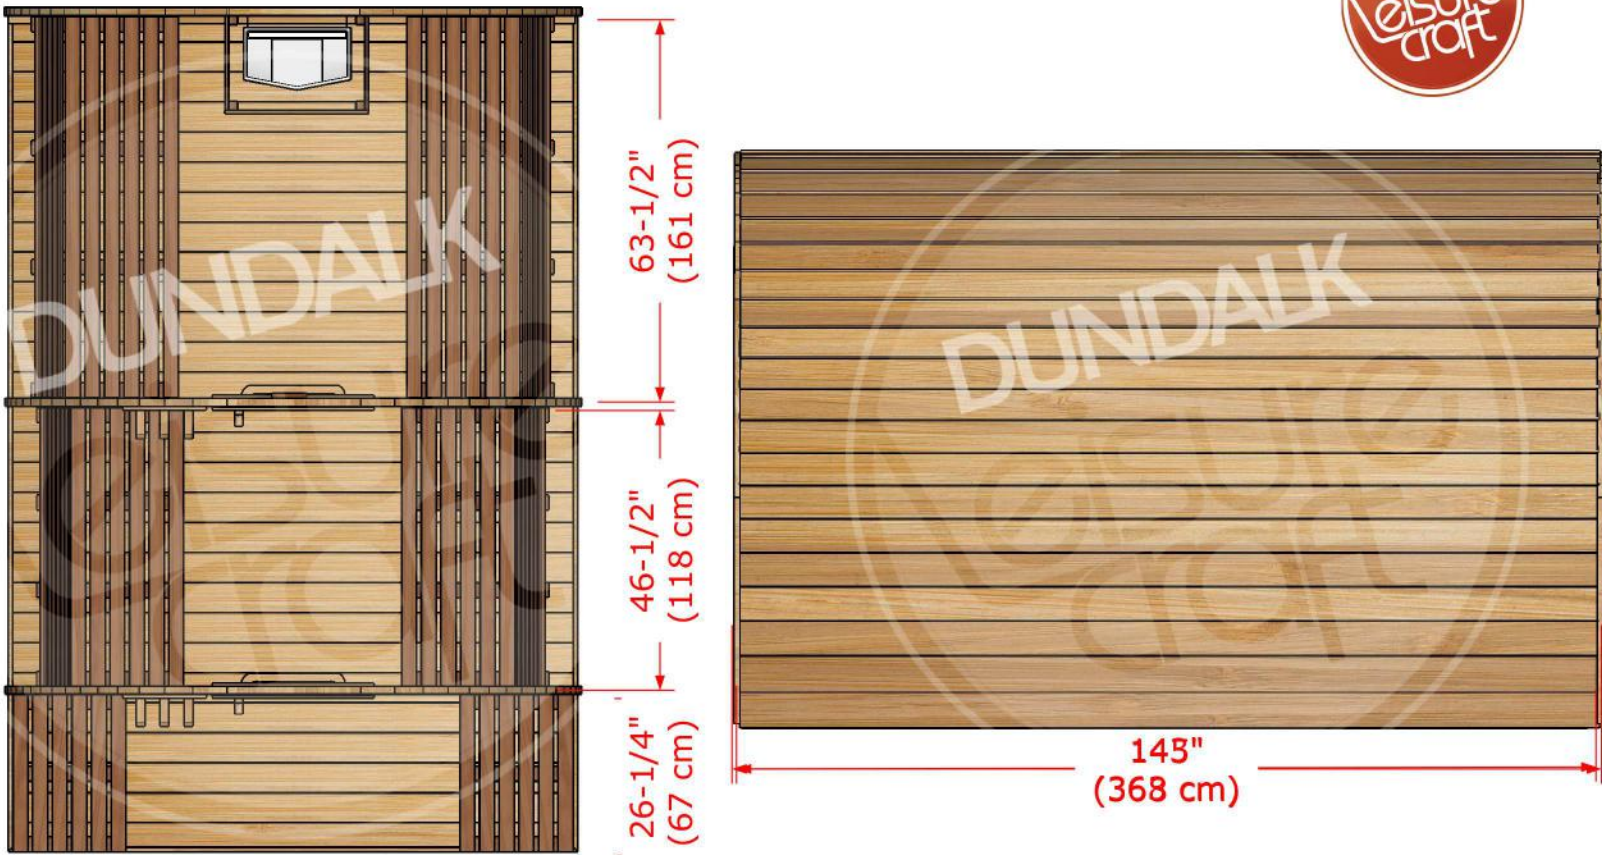

2' Porch & 4' Changeroom Option

860-862 with Porch Package Size
108" x 45" x 36"
(274 cm x 114cm x 81 cm)

Product Weight
1325 lbs
(601 kgs)

860-862 with Changeroom Package Size
125" x 45" x 36"
(318 cm x 114cm x 81 cm)

Product Weight
1500 lbs
(680 kgs)