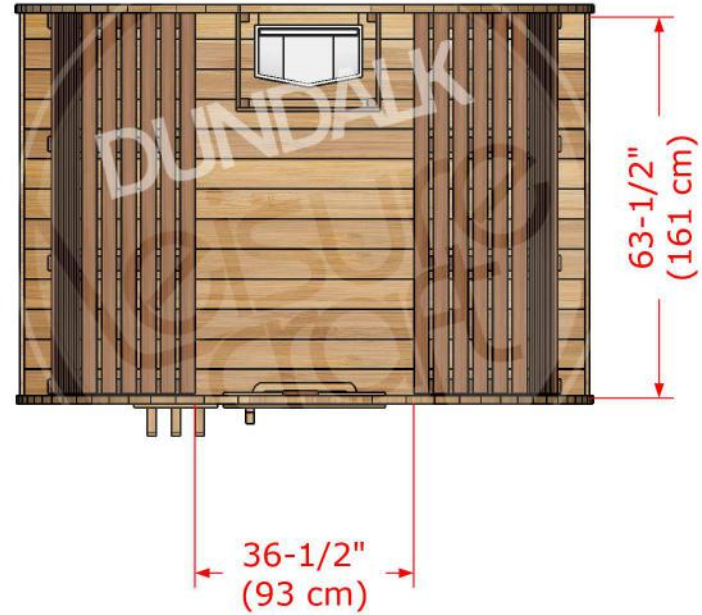

**Model # 860**  
**# 862**

**8' x 6' Clear Western Red Cedar Pod Sauna**  
**8' x 6' Knotty Red Cedar Pod Sauna**

**Cedar Pod Sauna Package Features:**

- Made in Canada.
- Constructed from Canadian Western Red Cedar with 2x6 tongue and groove walls.
- Easy to Follow assembly instructions with online video assistance.
- Bronze tempered glass in front door.
- 2 Solid cedar headrests and towel bar included with each package.
- Bevel Siding or Cedar Shingle Roof option must be ordered with this sauna package.
- Available in 6', 7' or 8' lengths.

**Cedar Pod Sauna Options:**

- 1 or 2 Windows in front wall.
- Signature Bench Upgrades.
- 2' Porch with benches.
- 4' Changeroom with benches.
- Electric or Woodburning heater

**Model # 860**  
**# 862**

**8' x 6' Clear Western Red Cedar Pod Sauna**  
**8' x 6' Knotty Red Cedar Pod Sauna**

**Inside Front View**

**Top View**

**Package Size**  
**96" x 45" x 36"**  
**(245 cm x 114cm x 81 cm)**

**Product Weight**  
**1250 lbs**  
**(567 kgs)**

# 2' Porch & 4' Changeroom Option

**860-862 with Porch Package Size**  
108" x 45" x 36"  
(274 cm x 114cm x 81 cm)

**Product Weight**  
1325 lbs  
(601 kgs)

**860-862 with Changeroom Package Size**  
125" x 45" x 36"  
(318 cm x 114cm x 81 cm)