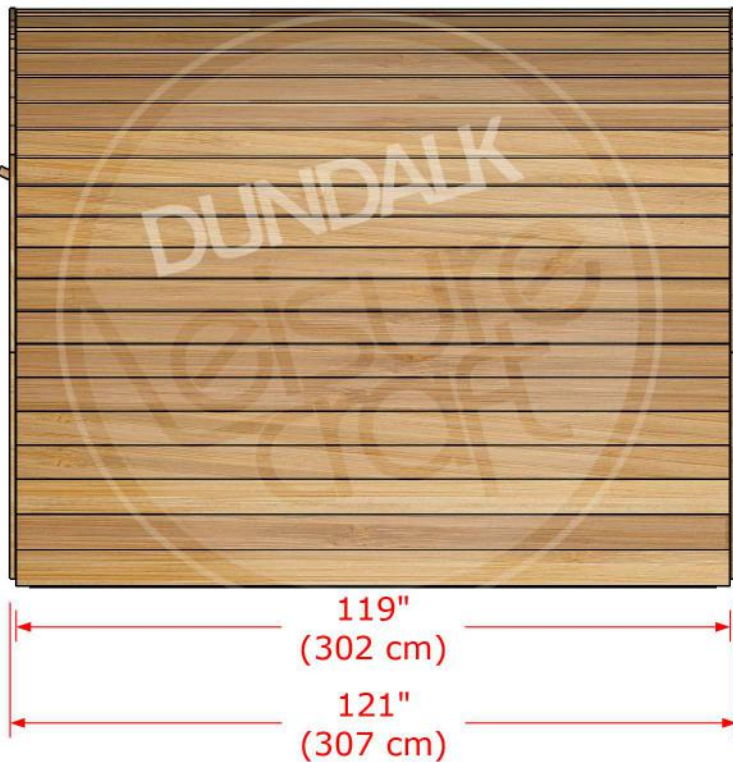

4' Changeroom Option