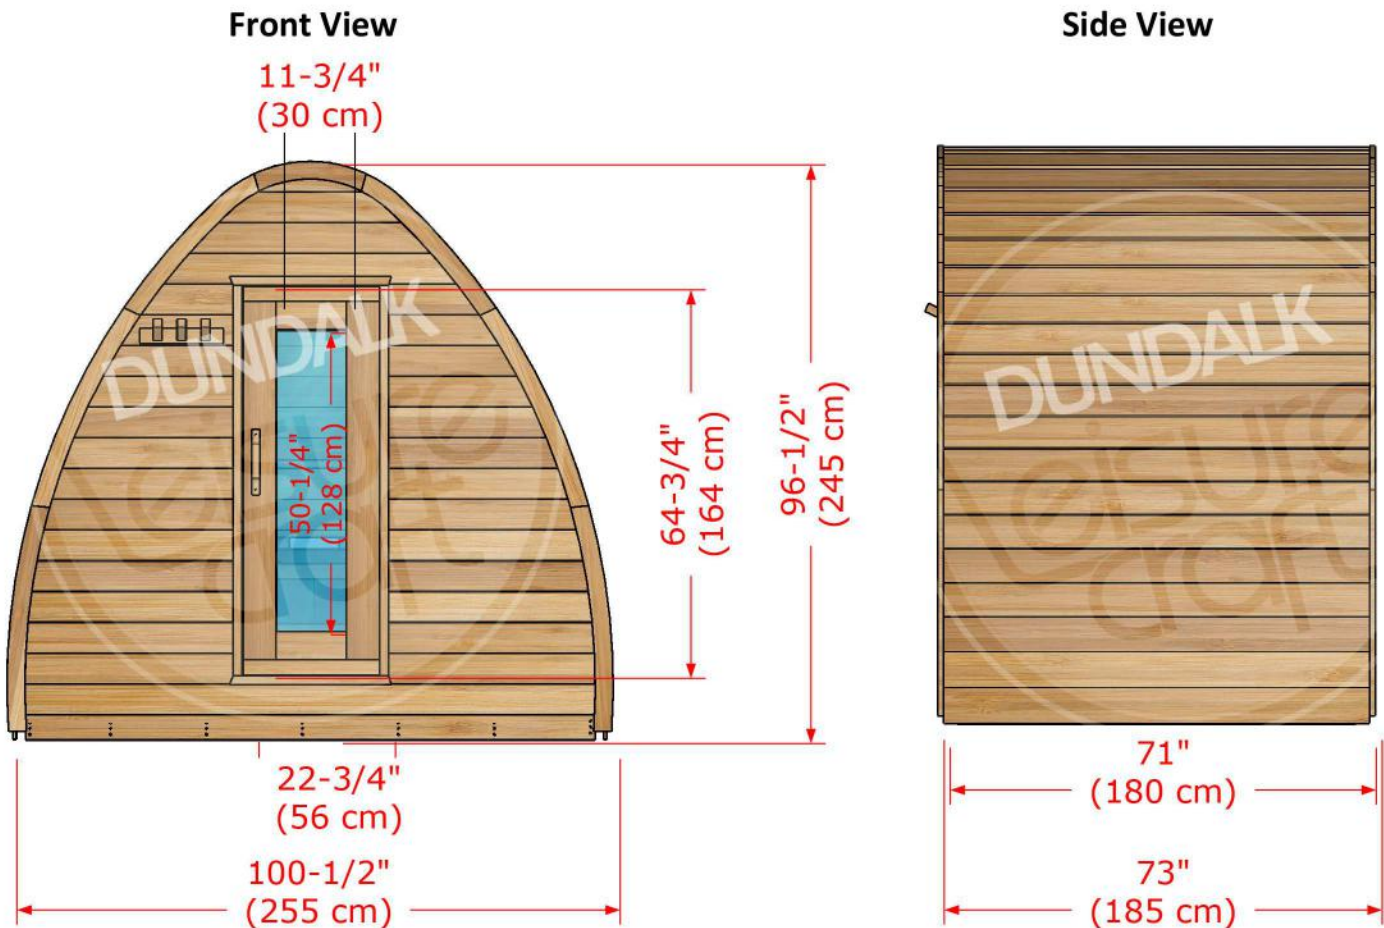

**Model # 860**  
**# 862**

**8' x 6' Clear Western Red Cedar Pod Sauna**  
**8' x 6' Knotty Red Cedar Pod Sauna**

**Cedar Pod Sauna Package Features:**

- Made in Canada.
- Constructed from Canadian Western Red Cedar with 2x6 tongue and groove walls.
- Easy to Follow assembly instructions with online video assistance.
- Bronze tempered glass in front door.
- 2 Solid cedar headrests and towel bar included with each package.
- Bevel Siding or Cedar Shingle Roof option must be ordered with this sauna package.
- Available in 6', 7' or 8' lengths.

**Cedar Pod Sauna Options:**

- 1 or 2 Windows in front wall.
- Signature Bench Upgrades.
- 2' Porch with benches.
- 4' Changeroom with benches.
- Electric or Woodburning heater

**Model # 860**  
**# 862**

**8' x 6' Clear Western Red Cedar Pod Sauna**  
**8' x 6' Knotty Red Cedar Pod Sauna**

**Inside Front View**

**Top View**

**Package Size**  
**96" x 45" x 36"**  
**(245 cm x 114cm x 81 cm)**

**Product Weight**  
**1250 lbs**  
**(567 kgs)**

Model # 860  
# 862

8' x 6' Clear Western Red Cedar Pod Sauna  
8' x 6' Knotty Red Cedar Pod Sauna