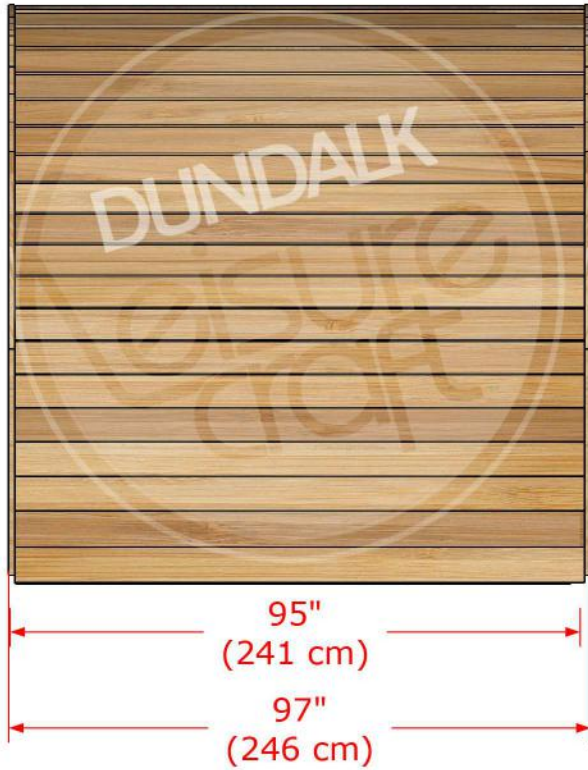

Model # 860
862

8' x 6' Clear Western Red Cedar Pod Sauna
8' x 6' Knotty Red Cedar Pod Sauna

2' Porch Option