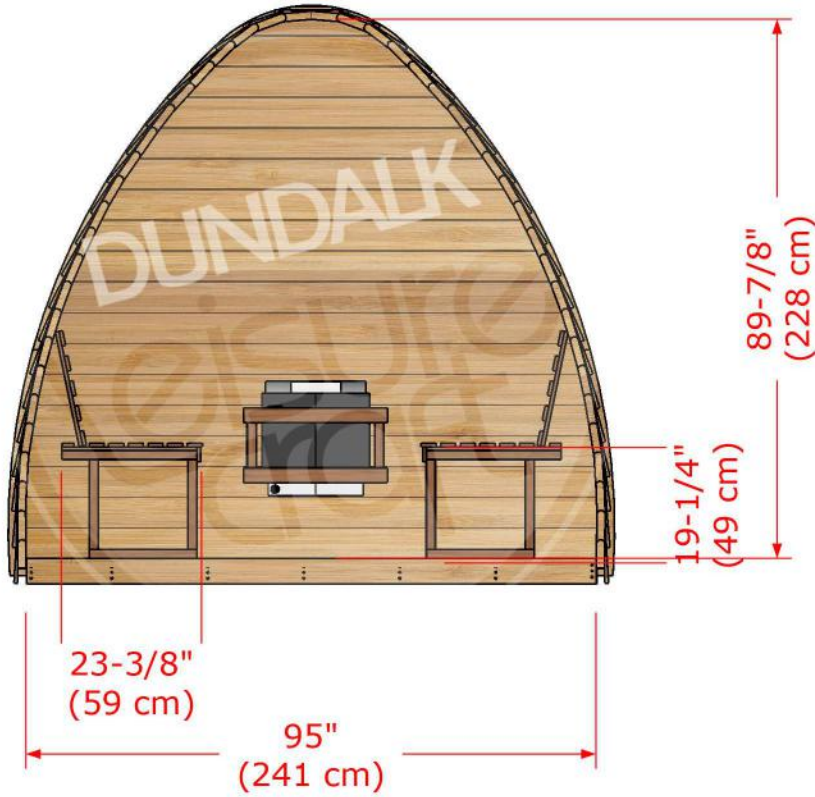

**Model # 860**  
**# 862**

**8' x 6' Clear Western Red Cedar Pod Sauna**  
**8' x 6' Knotty Red Cedar Pod Sauna**

**Cedar Pod Sauna Package Features:**

- Made in Canada.
- Constructed from Canadian Western Red Cedar with 2x6 tongue and groove walls.
- Easy to Follow assembly instructions with online video assistance.
- Bronze tempered glass in front door.
- 2 Solid cedar headrests and towel bar included with each package.
- Bevel Siding or Cedar Shingle Roof option must be ordered with this sauna package.
- Available in 6', 7' or 8' lengths.

**Cedar Pod Sauna Options:**

- 1 or 2 Windows in front wall.
- Signature Bench Upgrades.
- 2' Porch with benches.
- 4' Changeroom with benches.
- Electric or Woodburning heater

**Model # 860**  
**# 862**

**8' x 6' Clear Western Red Cedar Pod Sauna**  
**8' x 6' Knotty Red Cedar Pod Sauna**

**Inside Front View**

**Top View**

**Package Size**  
**96" x 45" x 36"**  
**(245 cm x 114cm x 81 cm)**

**Product Weight**  
**1250 lbs**  
**(567 kgs)**

Model # 860  
# 862

8' x 6' Clear Western Red Cedar Pod Sauna  
8' x 6' Knotty Red Cedar Pod Sauna